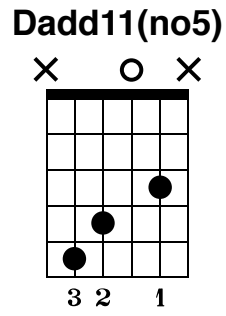

Sun Raha Hai Na Tu

♩ = 82

Am7

C

Dadd11(no5)

Capo fret 3

The musical score is written in 4/4 time with a key signature of one flat (Bb). It consists of a treble clef staff and a guitar tablature staff. The treble staff shows a melody with a first ending bracket and a repeat sign. The guitar tablature staff shows the fretting for each string (T, A, B) with fingerings and slurs. The piece ends with a 4x repeat sign.

1 2 *sl.* 4x

T
A
B

1 0 1 0 3 0 5 4 5 7 5 3

0 2 3 2 0 5 4 5 3