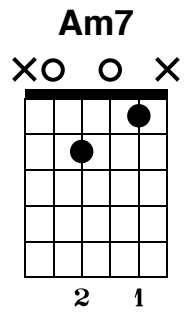

Sun Raha Hai Na Tu

♩ = 82

Am7

C

Dadd11(no5)

Capo fret 3

The musical score is written in 4/4 time with a key signature of one flat (Bb). It consists of a treble clef staff and a guitar tablature staff. The treble staff shows a melody with a first ending bracket and a repeat sign. The guitar tablature staff shows the fretting for each string (T, A, B) with fingerings and slurs. The piece ends with a 4x repeat sign.

1 2 *sl.* 4x

T
A
B

1 0 1 0 3 0 5 4 5 7 5 3

0 2 3 2 0 5 4 5 3